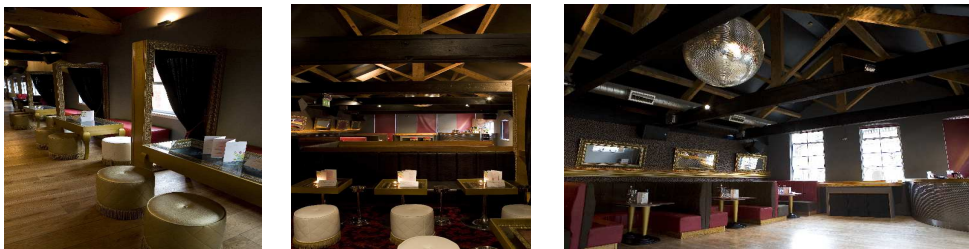

Chilli WHITE

Corporate Functions and Events

Available for hire during the daytime and evenings 7 days a week, Chilli White is a 570 capacity multi-purpose venue spread over 3 floors. We have 4 large rooms, air conditioning, wi-fi, full audio / visual facilities, flexible seating arrangements and a range of packages to suit all requirements. Chilli White is the perfect place to host your function or event. We have a fantastic selection of food options ranging from breakfasts, sandwiches, canapés, buffets, and an extensive drinks list. Please log on to www.chilliwhite.com to download our latest menus.

Location

Chilli White is situated behind the Corn Exchange in the heart of Leeds city centre. Just 5 minutes walk from the train and bus stations and is the ideal location for any event.

Chilli Club – Capacity 240

On the top floor, the Chilli Club has contemporary and stylish décor and is ideal for corporate entertainment, staff parties and large events, with large floor space, 4 intimate booths each seating 10-12 guests, and an exclusive VIP seating area for 30. The Chilli Club is the perfect space for theatre style presentations, company training days, comedy shows, live bands, fashion shows or large corporate functions for up to 240 guests.

Red Room – Capacity 110

A chic and intimate lounge with private smoking terrace situated on the first floor of Chilli White. Ideal for smaller group presentations, training days, product launches, birthday parties, social events and corporate functions for up to 110 guests.