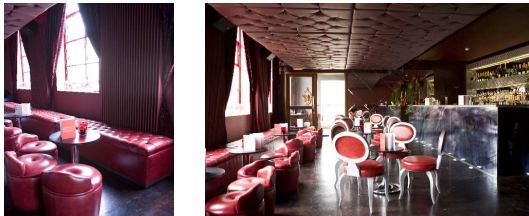

Location

Chilli White is situated behind the Corn Exchange in the heart of Leeds city centre. Just 5 minutes walk from the train and bus stations and is the ideal location for any event.

Chilli Club – Capacity 240

On the top floor, the Chilli Club has contemporary and stylish décor and is ideal for corporate entertainment, staff parties and large events, with large floor space, 4 intimate booths each seating 10-12 guests, and an exclusive VIP seating area for 30. The Chilli Club is the perfect space for theatre style presentations, company training days, comedy shows, live bands, fashion shows or large corporate functions for up to 240 guests.

Red Room – Capacity 110

A chic and intimate lounge with private smoking terrace situated on the first floor of Chilli White. Ideal for smaller group presentations, training days, product launches, birthday parties, social events and corporate functions for up to 110 guests.

Mini Bar - Capacity 110

The Mini Bar is an exclusive space, with a private bar and space for up to 110 guests. This versatile room is perfect area for any event!

The Terrace –Capacity 100

At the front of the building, Chilli White outside terrace has the capacity for 100 guests; the beautiful surroundings make this a perfect area to enjoy afternoon drinks, watch the world go by or simply warm up for the night ahead...