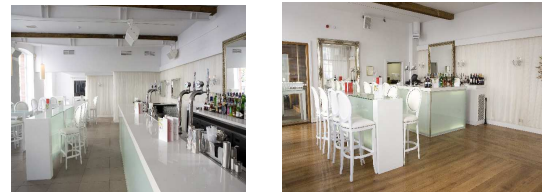

Chilli WHITE

Corporate Functions and Events

Available for hire during the daytime and evenings 7 days a week, Chilli White is a 570 capacity multi-purpose venue spread over 3 floors. We have 4 large rooms, air conditioning, wi-fi, full audio / visual facilities, flexible seating arrangements and a range of packages to suit all requirements. Chilli White is the perfect place to host your function or event. We have a fantastic selection of food options ranging from breakfasts, sandwiches, canapés, buffets, and an extensive drinks list. Please log on to www.chilliwhite.com to download our latest menus.

On the top floor, the Chilli Club has contemporary and stylish décor and is ideal for corporate entertainment, staff parties and large events, with large floor space, 4 intimate booths each seating 10-12 guests, and an exclusive VIP seating area for 30. The Chilli Club is the perfect space for theatre style presentations, company training days, comedy shows, live bands, fashion shows or large corporate functions for up to 240 guests.

Red Room – Capacity 110

A chic and intimate lounge with private smoking terrace situated on the first floor of Chilli White. Ideal for smaller group presentations, training days, product launches, birthday parties, social events and corporate functions for up to 110 guests.

Mini Bar - Capacity 110

The Mini Bar is an exclusive space, with a private bar and space for up to 110 guests. This versatile room is perfect area for any event!

The Terrace –Capacity 100

At the front of the building, Chilli White outside terrace has the capacity for 100 guests; the beautiful surroundings make this a perfect area to enjoy afternoon drinks, watch the world go by or simply warm up for the night ahead...